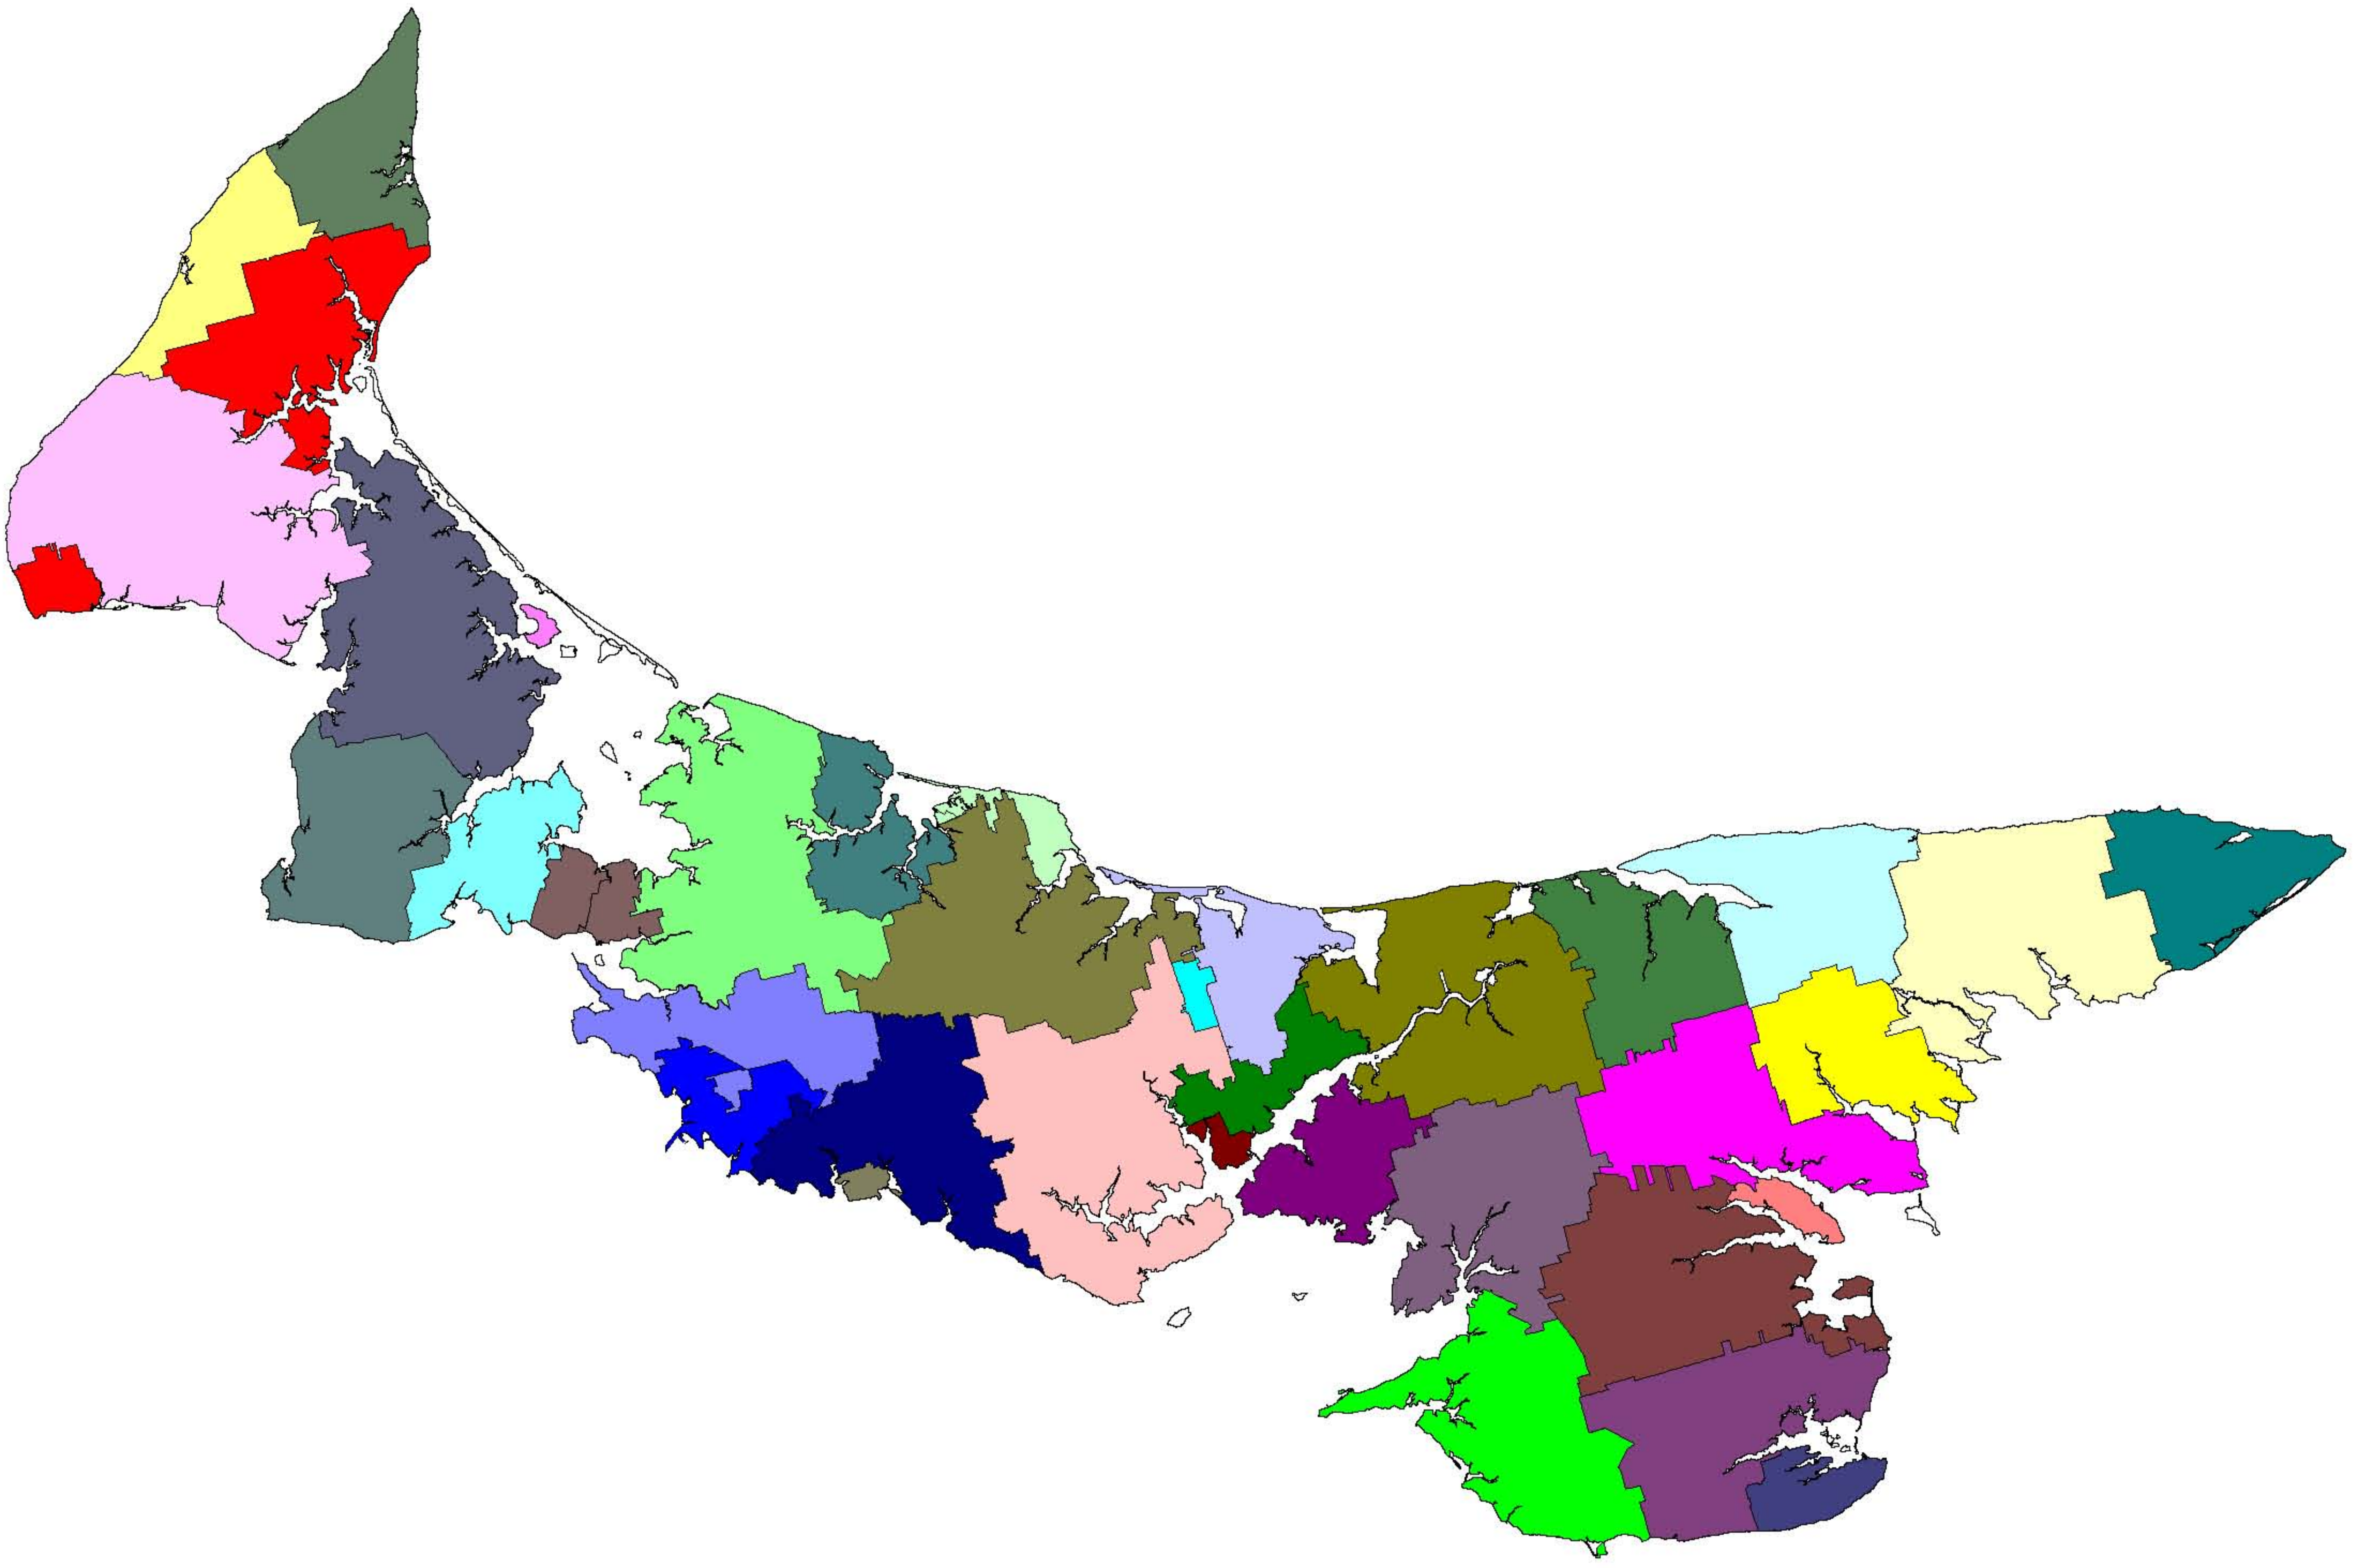

FIRE COVERAGE BY DISTRICT

- ALBERTON
- BEAFST
- BOJSEN
- CARDISAN
- CENTRAL KINGS
- CHARLOTTETOWN
- CHARLOTTETOWN DIST 1
- CHARLOTTETOWN DIST 2
- CRANFORD
- CROSSROADS
- EAST RIVER
- EASTERN KINGS
- GEORGETOWN
- KENSINGTON
- KINKORA
- LENNOX ISLAND
- MINNESASH
- MISCOUCHE
- MONTAGUE
- NOBLE
- MURRAY HARBOUR
- MURRAY RIVER
- NEW GLENDOW
- NEW LONDON
- NORTH RIVER
- NORTH RUSTICO
- OLEARY
- OLEARY SHORES
- SOUBIS
- ST PETERS
- SUNNYSIDE
- TIOUSH
- TYNE VALLEY

PROVINCE OF PRINCE EDWARD ISLAND  
COMMUNITIES, CULTURAL AFFAIRS & LABOUR  
OFFICE OF PUBLIC SAFETY  
134 KENT ST, SUITE 600 CHARLOTTETOWN P.E.I. C1A 7L9  
WHILE THIS MAP MAY NOT BE FREE FROM ERROR  
OR OMISSION, CARE HAS BEEN TAKEN TO ENSURE  
THE BEST POSSIBLE QUALITY.  
**THIS MAP IS A GRAPHICAL REPRESENTATION**  
IT IS NOT A SURVEY AND IS NOT INTENDED TO BE  
USED FOR LEGAL DESCRIPTIONS OR TO CALCULATE  
EXACT DIMENSIONS OR AREAS  
THIS MAP IS INTENDED ONLY FOR USE IN EMERGENCY  
PLANNING, MANAGEMENT AND/OR TRAINING  
DATE PRINTED : 23 - FEBRUARY - 2009